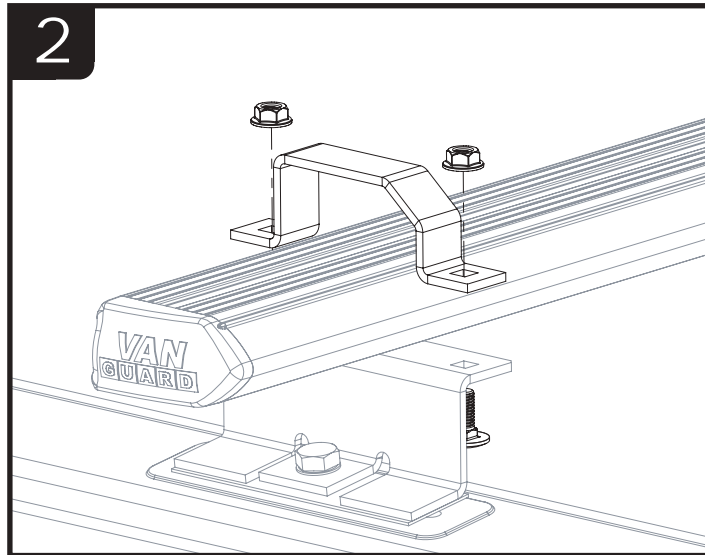

	<b>VGREB-2</b>	<b>VGREB-3</b>	<b>VGREB-4</b>
ME0874	X4	X6	X8
FX4016	X8	X12	X16
FX4042	X8	X12	X16

1

2

3

8Nm

This FITTING INSTRUCTION is the property of VAN GUARD ACCESSORIES LTD. and must not be used for manufacturing purposes, copied nor communicated in any way to third parties without written permission from VAN GUARD ACCESSORIES LTD.  
IN8193\_B