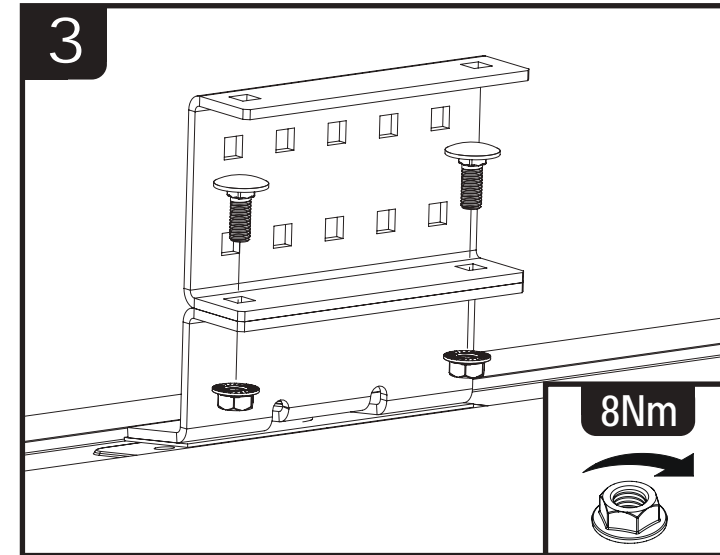

	<b>VGREB-2</b>	<b>VGREB-3</b>	<b>VGREB-4</b>
ME0874	X4	X6	X8
FX4016	X8	X12	X16
FX4042	X8	X12	X16

1

2

3

8Nm

This FITTING INSTRUCTION is the property of VAN GUARD ACCESSORIES LTD. and must not be used for manufacturing purposes, copied nor communicated in any way to third parties without written permission from VAN GUARD ACCESSORIES LTD.  
IN8193\_B